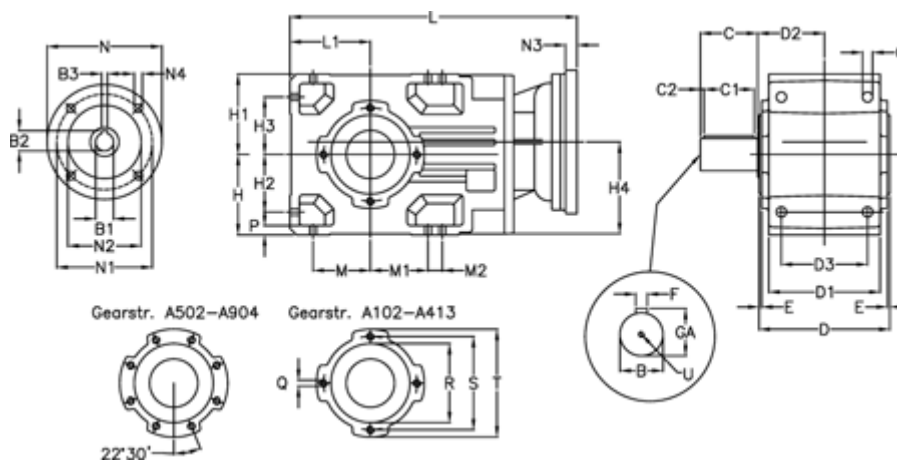

Article number: 296003518831225
 Description: Bevel helical gearbox
 A353UR-188,3-P71B5

Measures

B = 40	D1 = 166	H1 = 100	M2 = 11	Q = M10x17
B1 = 14	D2 = 88.5	H2 = 73	N = 160	R = 110
B2 = 16.3	D3 = 135	H3 = 73	N1 = 130	S = 130
B3 = 5	Description = A353 UR-xx P71 B5	H4 = 114.0	N2 = 110	T = 150
C = 70	E = 3.5	L = 417.0	N3 = 4,5	U = M12x28
C1 = 60	F = 12	L1 = 100	N4 = M8x16	
C2 = 5.0	GA = 43	M = 73	O = 12.0	
D = 173	H = 100	M1 = 73	P = 11	